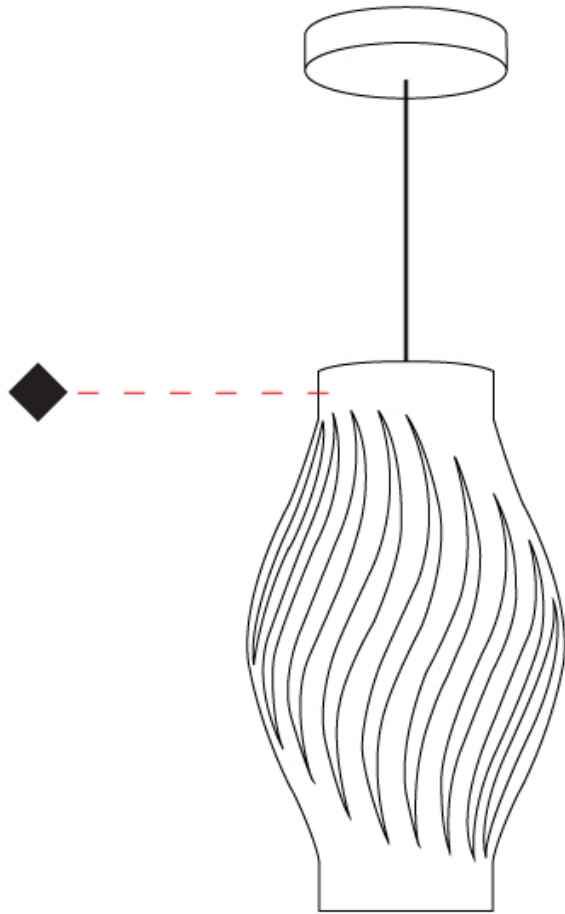

HELIOS LONG SUSPENSION

D61033-

PROJECT	_____
TYPE	_____
SPECIFIER	_____
QUANTITY	_____
DATE	_____

D