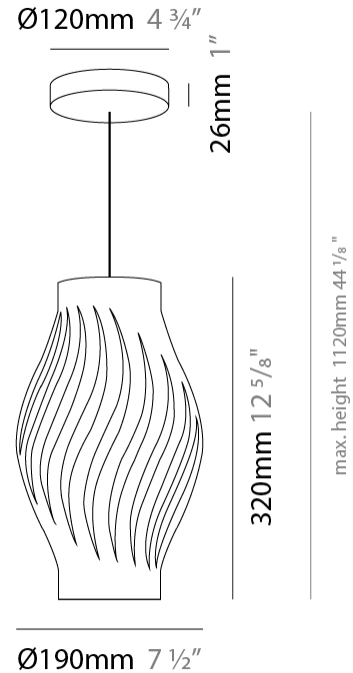

HELIOS LONG SUSPENSION

D61033-

base number   Finish
Options

1. To build a product code in our configurator select the specify button on the base model # product page
2. To build a manual product code on this datasheet choose from the options listed below in blue font and add the suffix to the base model #

GENERAL

Series: Helios
Subseries: Helios Long
Partner: Linea Zero
Division: Design
Installation: Suspension
Product Type: Pendant
Mounting Location: Ceiling
Light Distribution: Downlight

PHYSICAL

Shape: Abstract
Diameter (mm): 190
Diameter (in): 7 1/2"
Height (mm): 320
Height (in): 12 5/8"
Max. Overall Height (mm): 1120
Max. Overall Height (in): 44 1/8"
Diffuser: Polilux™ Shade - See Finish Options
[Fixture Finish: WHI / BLK / PBL / POR / PGN / COP / NGD / PKM / SIL](#)
Fixture Material: Polilux™/ Metal holder
Primary Material: Non-Static Polilux

ELECTRICAL

Number of Lamps: 1
Lamp Type: LED Retrofit
Bulb Included: Bulb Not Included
Max. Wattage Per Lamp (W): 7
Lamp Base: E26
Input Voltage (V): 120
Upon Request: 277Vac / GU24

LED

OPTICAL

RATINGS AND CERTIFICATIONS

Certified By: Certified for North American Standards
IP rating: IP20

PROJECT	_____
TYPE	_____
SPECIFIER	_____
QUANTITY	_____
DATE	_____